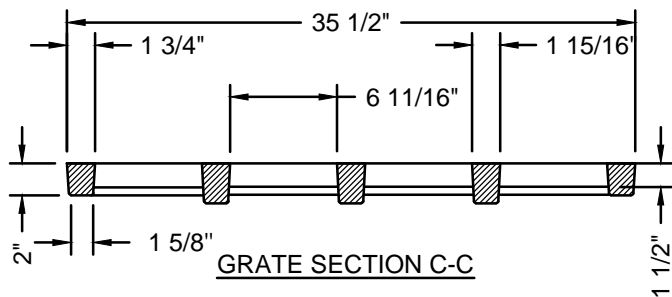

2' X 3' APPROACH CASTING

Created: January 1, 2002

Revised: January 24, 2017

Scale: N.T.S.

FRAME AND GRATE
NEENAH-R-3290 W TYPE A
GRATE

NOTE:

1. ASTM-48, CLASS 358