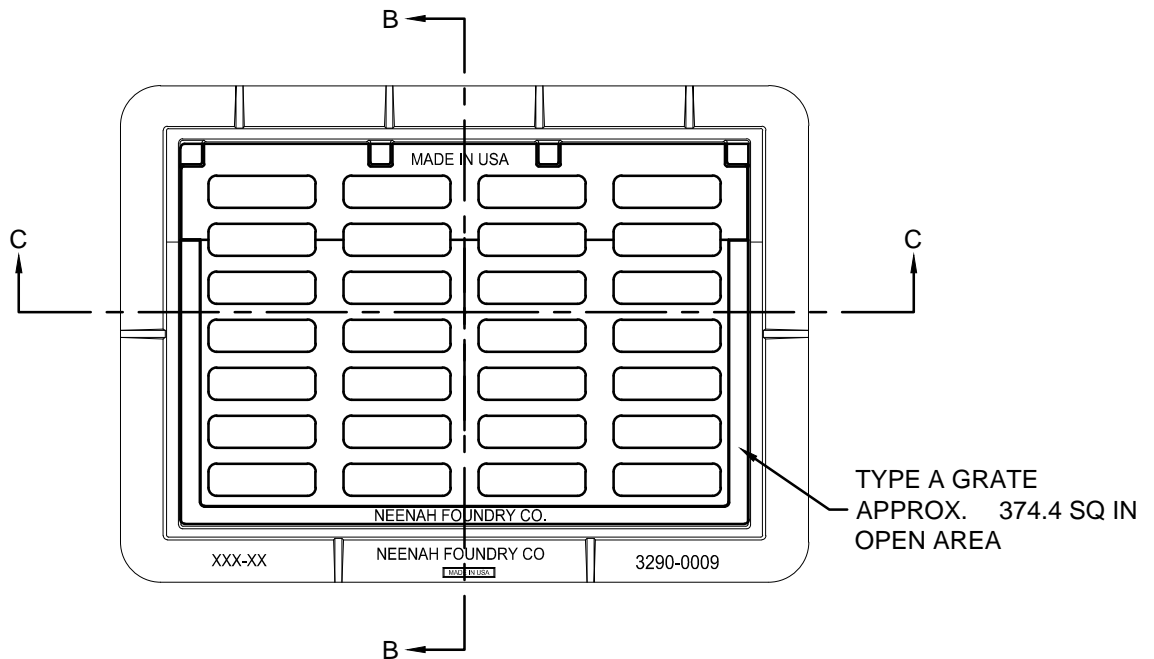

2' X 3' APPROACH CASTING

Created: January 1, 2002

Revised: January 24, 2017

Scale: N.T.S.

FRAME AND GRATE
NEENAH-R-3290 W TYPE A
GRATE

NOTE:

1. ASTM-48, CLASS 358