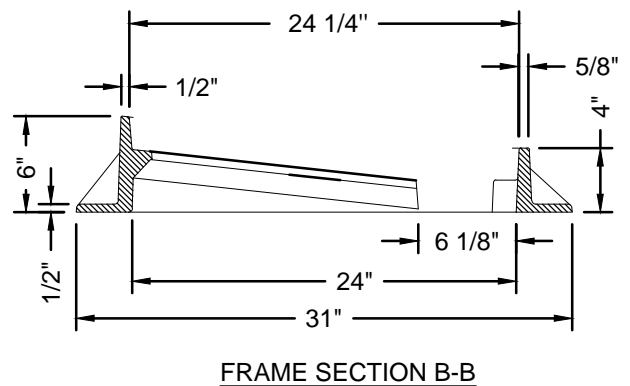

2' X 3' APPROACH CASTING

Created: January 1, 2002

Revised: January 24, 2017

Scale: N.T.S.

FRAME AND GRATE
NEENAH-R-3290 W TYPE A
GRATE

NOTE:

1. ASTM-48, CLASS 358