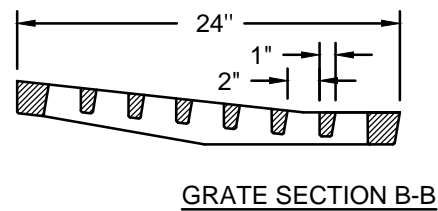

2' X 3' APPROACH CASTING

Created: January 1, 2002

Revised: January 24, 2017

Scale: N.T.S.

FRAME AND GRATE
NEENAH-R-3290 W TYPE A
GRATE

NOTE:

1. ASTM-48, CLASS 358