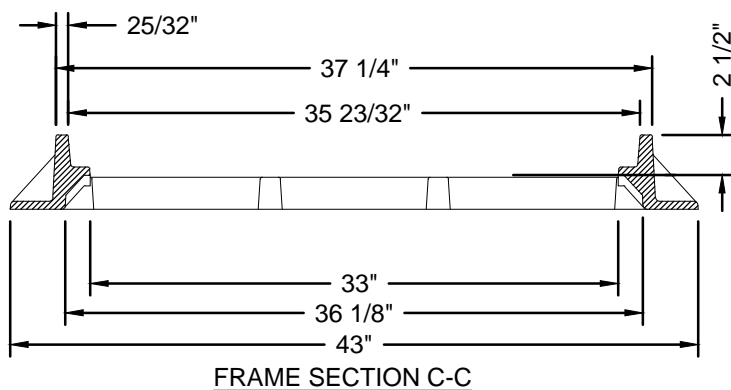

2' X 3' APPROACH CASTING

Created: January 1, 2002

Revised: January 24, 2017

Scale: N.T.S.

FRAME AND GRATE
NEENAH-R-3290 W TYPE A
GRATE

NOTE:

1. ASTM-48, CLASS 358