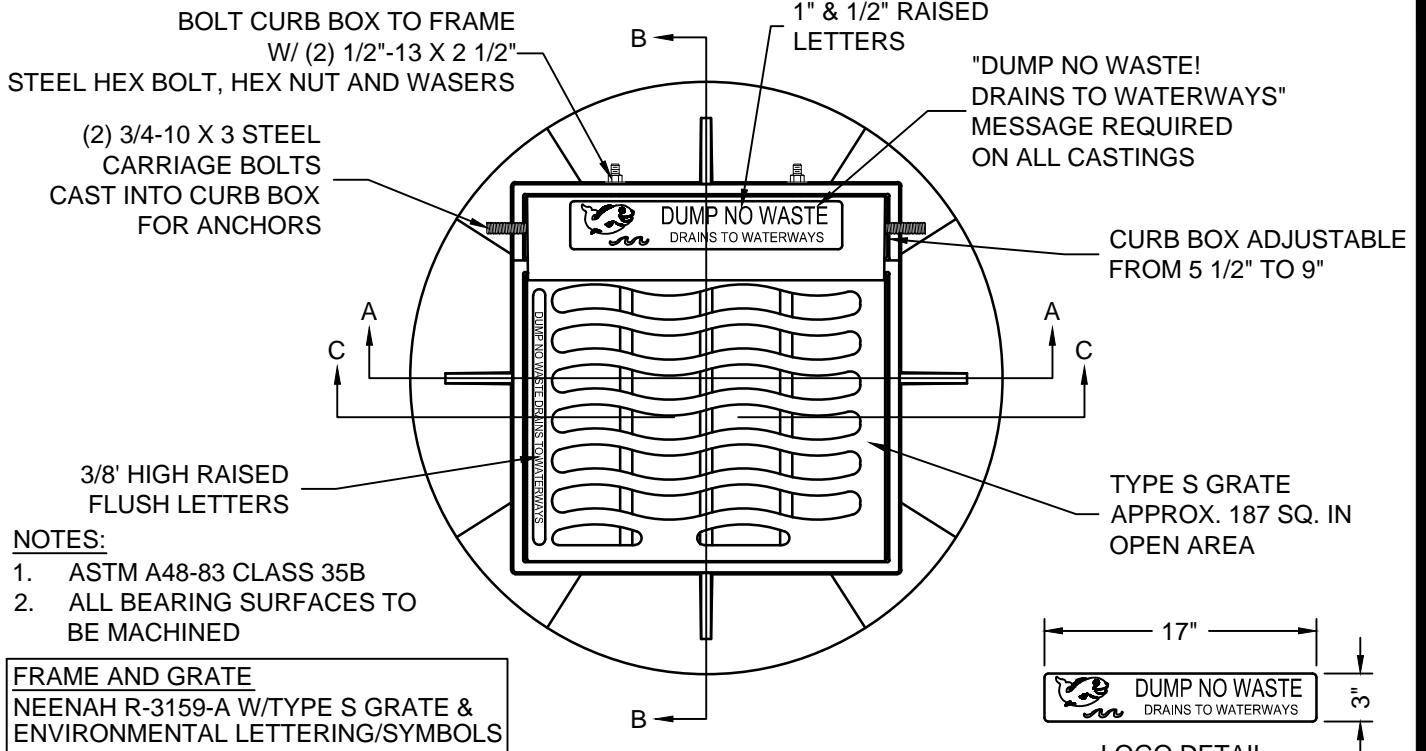

33" ROUND CURB & GUTTER CASTING

Created: August 5, 2010

Revised: August 22, 2013

Scale: N.T.S.

GRATE SECTION C-C

GRATE SECTION B-B

FRAME SECTION A-A

FRAME SECTION B-B