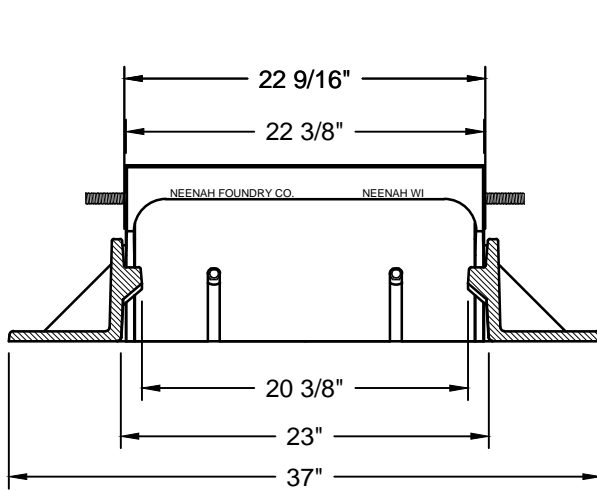

33" ROUND CURB & GUTTER CASTING

Created: August 5, 2010

Revised: August 22, 2013

Scale: N.T.S.

GRATE SECTION C-C

GRATE SECTION B-B

FRAME SECTION A-A

FRAME SECTION B-B