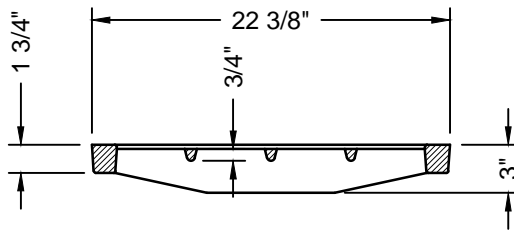

33" ROUND CURB & GUTTER CASTING

Created: August 5, 2010

Revised: August 22, 2013

Scale: N.T.S.

GRATE SECTION C-C

GRATE SECTION B-B

FRAME SECTION A-A

FRAME SECTION B-B