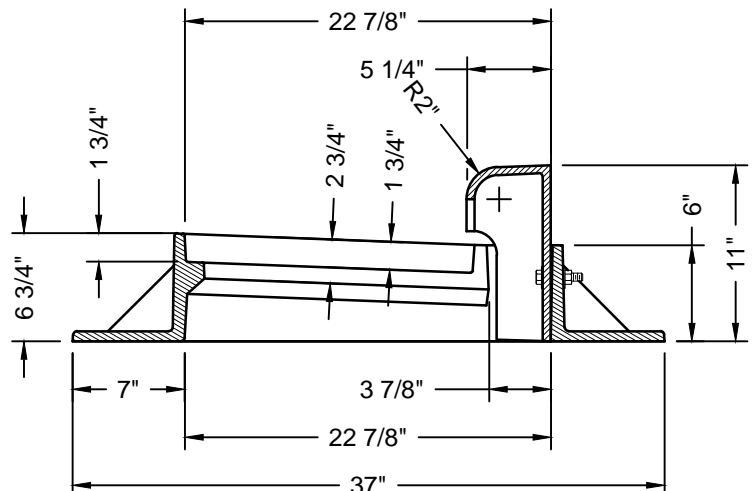

33" ROUND CURB & GUTTER CASTING

Created: August 5, 2010

Revised: August 22, 2013

Scale: N.T.S.

GRATE SECTION C-C

GRATE SECTION B-B

FRAME SECTION A-A

FRAME SECTION B-B