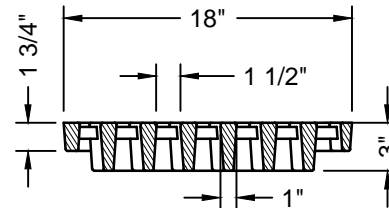

33" ROUND CURB & GUTTER CASTING

Created: August 5, 2010

Revised: August 22, 2013

Scale: N.T.S.

GRATE SECTION C-C

GRATE SECTION B-B

FRAME SECTION A-A

FRAME SECTION B-B