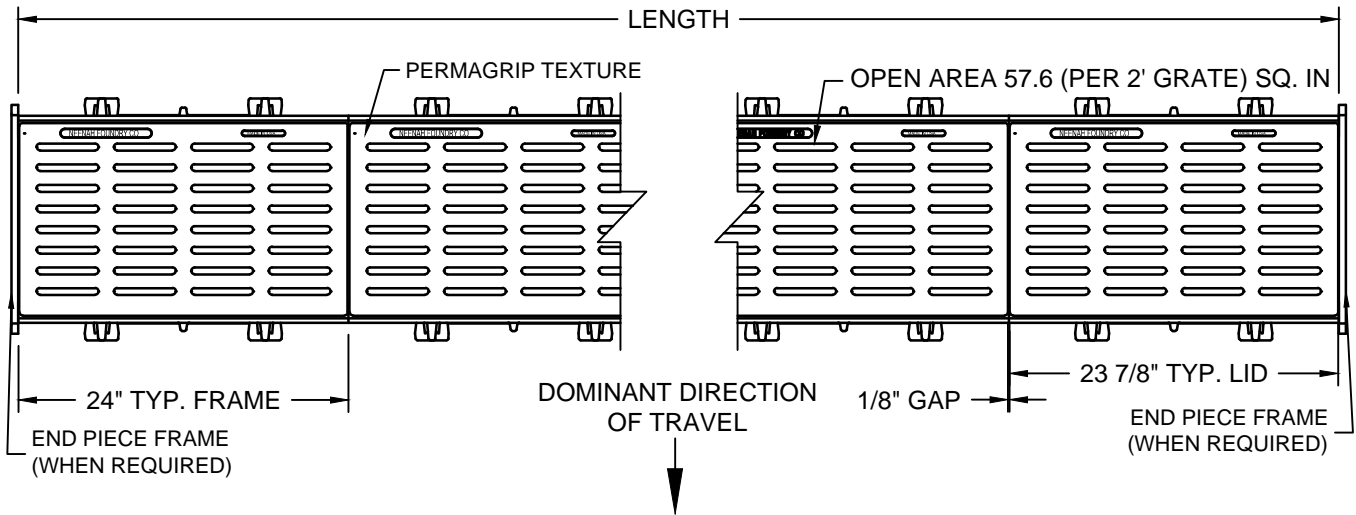

# 14" X 24" ADA TRENCH GRATE

Created: June 27, 2017

Revised: February 21, 2018

Scale: N.T.S.

**FRAME AND SOLID LID**  
 NEENAH R-4990-DX W/ TYPE "Q" GRATEW/TYP "B" FRAME  
 W/ ALMETEK ENVIRONMENTAL MARKER

**NOTE:**

- SEE STANDARD TRENCH DRAIN DETAIL SW-5-1