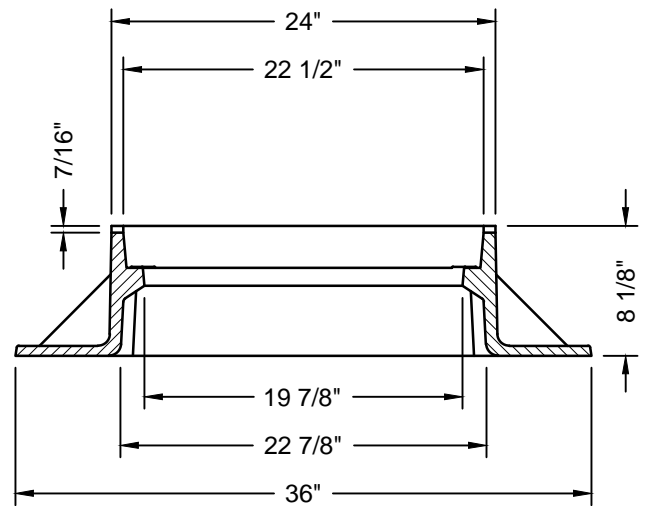

# 2' X 2' ALLEY CASTING

Created: July 20, 2010

Revised: October 28, 2015

Scale: N.T.S.

GRATE SECTION A-A

GRATE SECTION B-B

FRAME SECTION A-A

FRAME SECTION B-B