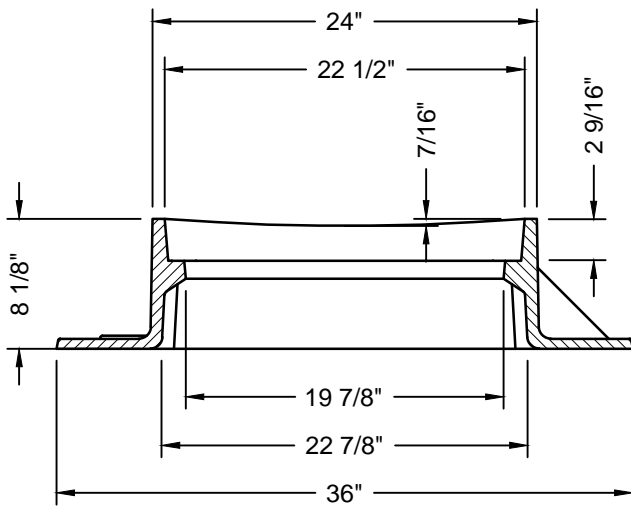

# 2' X 2' ALLEY CASTING

Created: July 20, 2010

Revised: October 28, 2015

Scale: N.T.S.

GRATE SECTION A-A

GRATE SECTION B-B

FRAME SECTION A-A

FRAME SECTION B-B