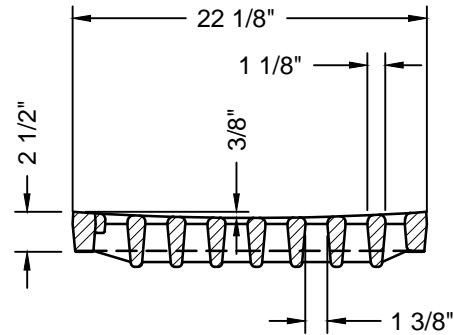

# 2' X 2' ALLEY CASTING

Created: July 20, 2010

Revised: October 28, 2015

Scale: N.T.S.

GRATE SECTION A-A

GRATE SECTION B-B

FRAME SECTION A-A

FRAME SECTION B-B