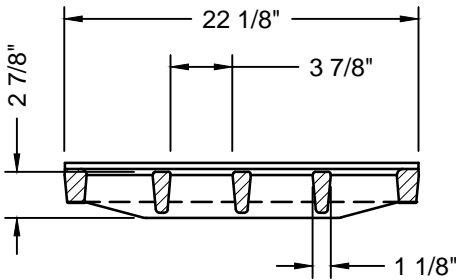

# 2' X 2' ALLEY CASTING

Created: July 20, 2010

Revised: October 28, 2015

Scale: N.T.S.

GRATE SECTION A-A

GRATE SECTION B-B

FRAME SECTION A-A

FRAME SECTION B-B