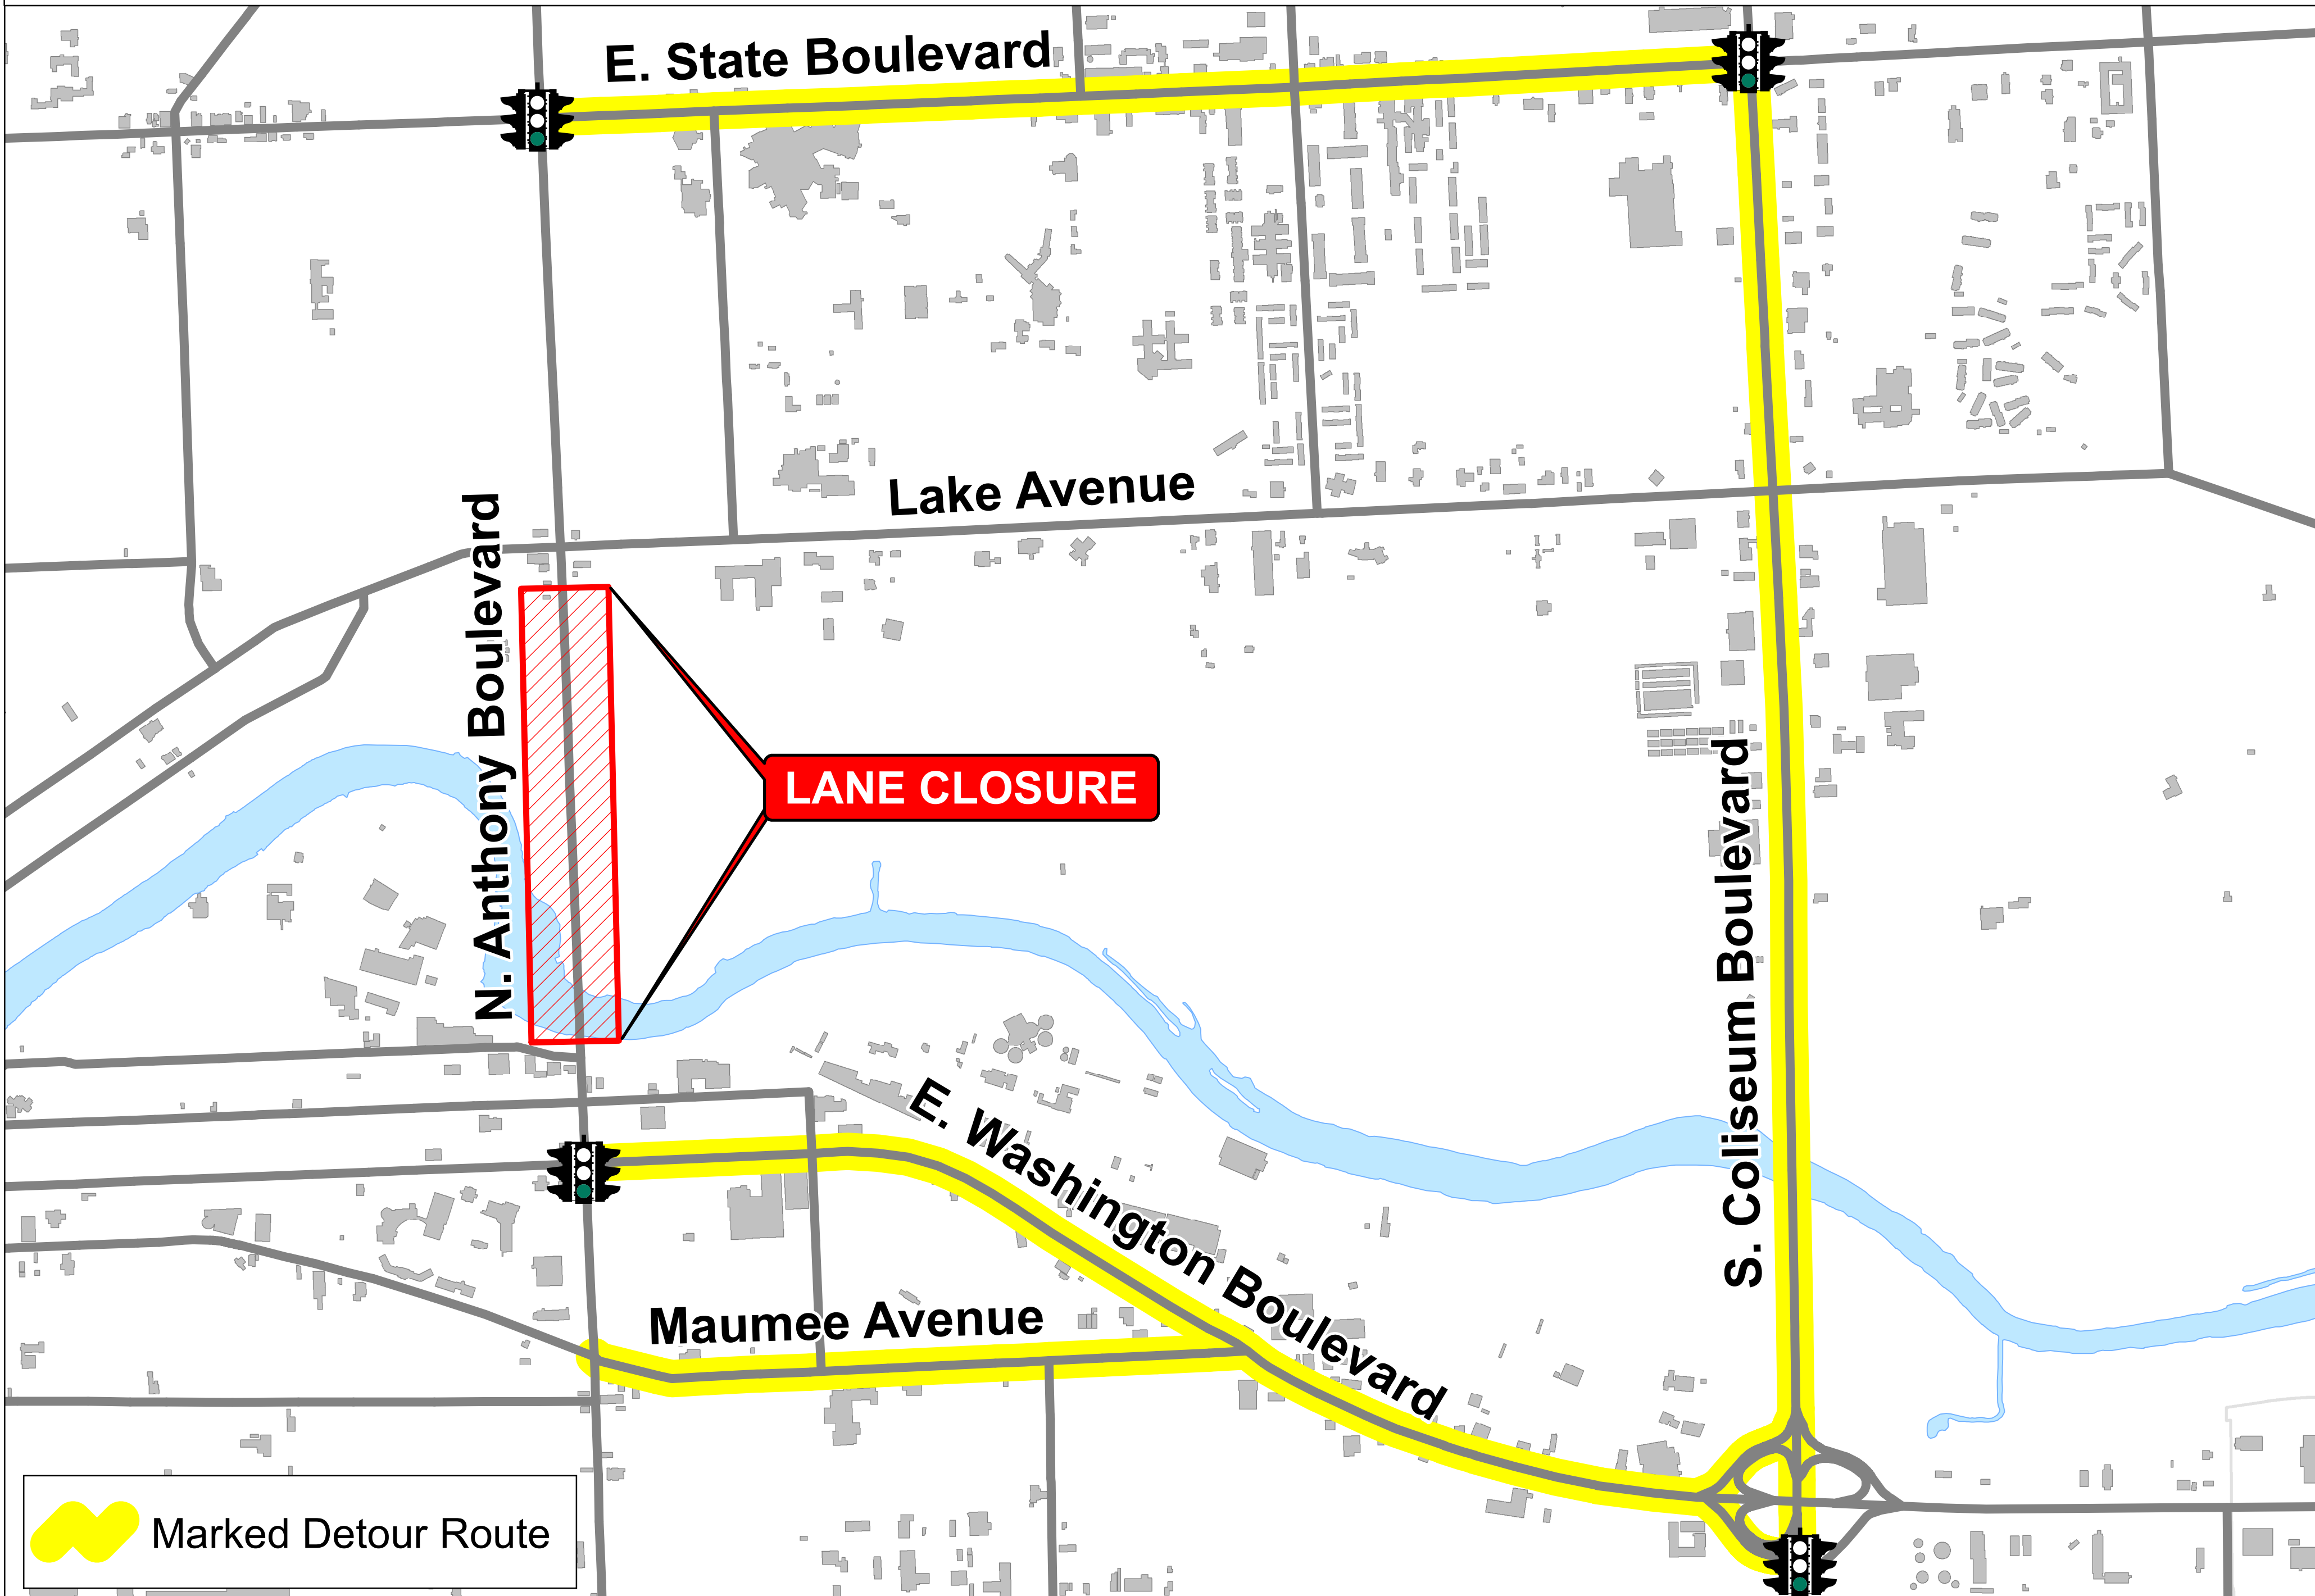

NORTH ANTHONY BOULEVARD THROUGH TRAFFIC - DETOUR ROUTE

E. State Boulevard

Lake Avenue

N. Anthony Boulevard

LANE CLOSURE

E. Washington Boulevard

Maumee Avenue

S. Coliseum Boulevard

 Marked Detour Route